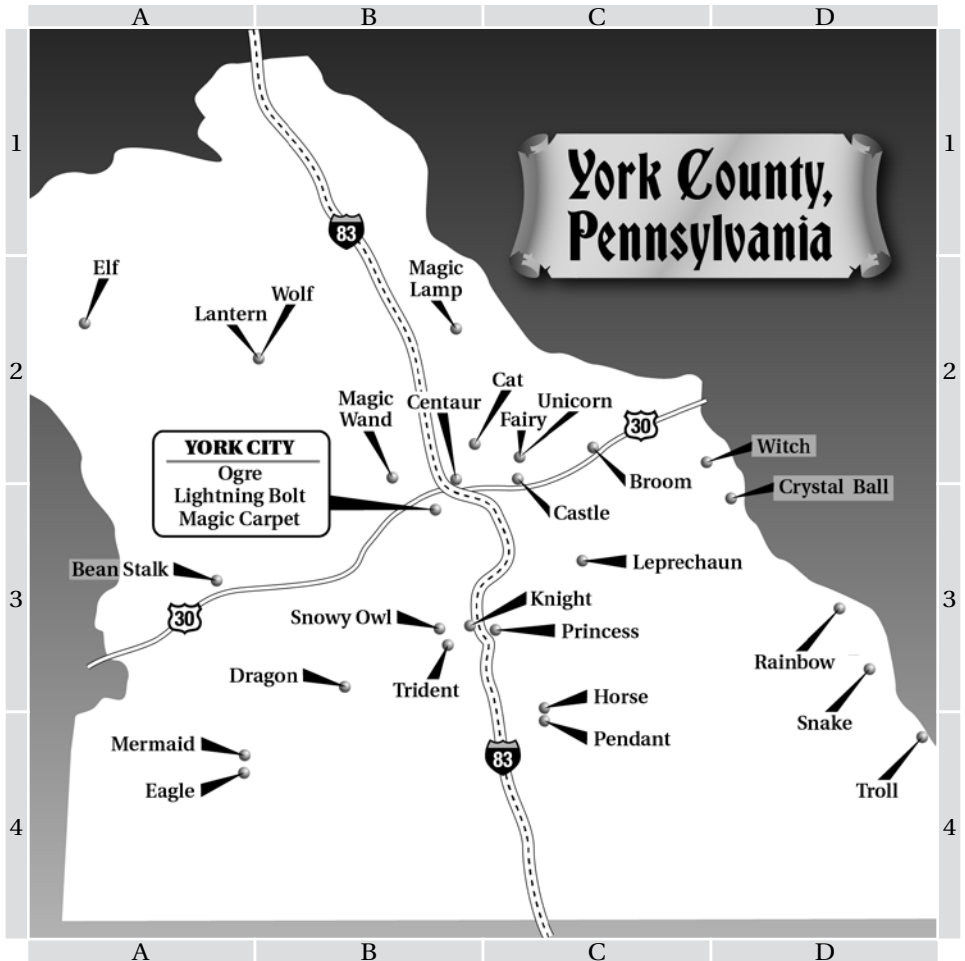

Story Page Locations

Bean Stalk A3	Horse C3	Pendant C4
Broom C2	Knight B3	Princess C3
Castle C2	Lantern A2	Rainbow D3
Cat B2	Leprechaun C3	Snake D3
Centaur B2	Lightning Bolt B3	Snowy Owl B3
Crystal Ball D3	Magic Carpet B3	Trident B3
Dragon B3	Magic Lamp B2	Troll D4
Eagle A4	Magic Wand B2	Unicorn C2
Elf A2	Mermaid A4	Witch C2
Fairy C2	Ogre B3	Wolf A2

PAGES	PARK LOCATION	STORYBOOK PAGE
Bean Stalk	Farmers Fields Recreation Park	4
Broom	Horn Farm Center	5
Castle.	Springettsbury Township Park.	6
Cat	John C. Rudy County Park	7
Centaur	Heritage Rail Trail, Northern Extension	8
Crystal Ball	Native Lands County Park.	9
Dragon	P. Joseph Raab County Park.	10
Eagle	Codorus State Park.	11
Elf	Dillsburg Community Park	12
Fairy.	Rocky Ridge County Park.	13
Horse	Spring Valley County Park.	14
Knight	William H. Kain County Park	15
Lantern	Gifford Pinchot State Park	16
Leprechaun	Windsor Wonderland	17
Lightning Bolt	York City Trails, Martin Library	18
Magic Carpet	Girard Park - Park at Veterans Memorial Park	19
Magic Lamp.	Shelley Park	20
Magic Wand.	Cousler Park.	21
Mermaid.	Codorus State Park.	22
Ogre	Farquhar Park, Kiwanis Lake	23
Pendant.	Spring Valley County Park.	24
Princess	William H. Kain County Park	25
Rainbow	Apollo County Park	26
Snake.	Indian Steps Museum	27
Snowy Owl.	Richard M. Nixon County Park.	28
Trident.	Hollow Creek Greenway.	29
Troll	Lock 12 Recreation Area	30
Unicorn.	Rocky Ridge County Park.	31
Witch	Highpoint Scenic Vista & Recreation Area	32
Wolf	Gifford Pinchot State Park	33

Driving directions to parks can be found beginning on page 34.