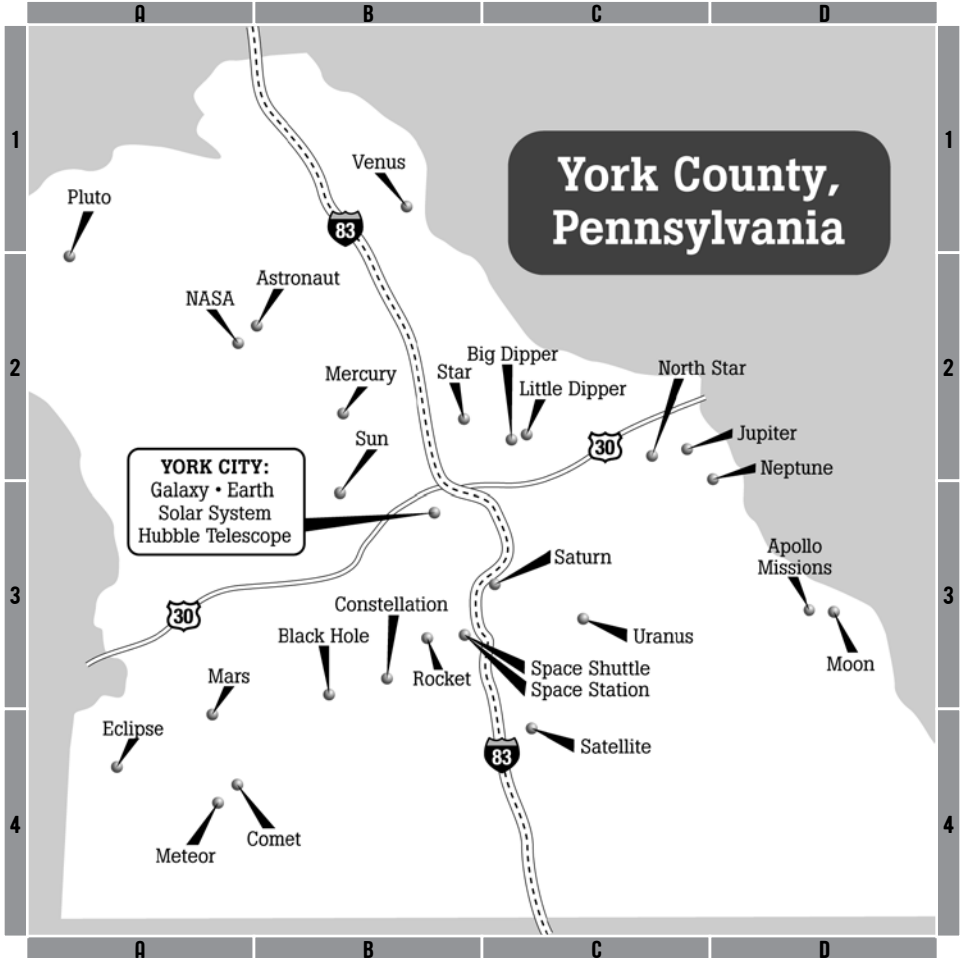

LAUNCH PAD LOCATIONS

Apollo Missions	D3	Jupiter	C2	Rocket	B3
Astronaut	A2	Little Dipper	C2	Satellite	C4
Big Dipper	C2	Mars	A4	Saturn	C3
Black Hole	B3	Mercury	B2	Solar System	B3
Comet	A4	Meteor	A4	Space Shuttle	B3
Constellation	B3	Moon	D3	Space Station	B3
Earth	B3	NASA	A2	Star	B2
Eclipse	A4	Neptune	D2	Sun	B3
Galaxy	B3	North Star	C2	Uranus	C3
Hubble Telescope	B3	Pluto	A1	Venus	B1