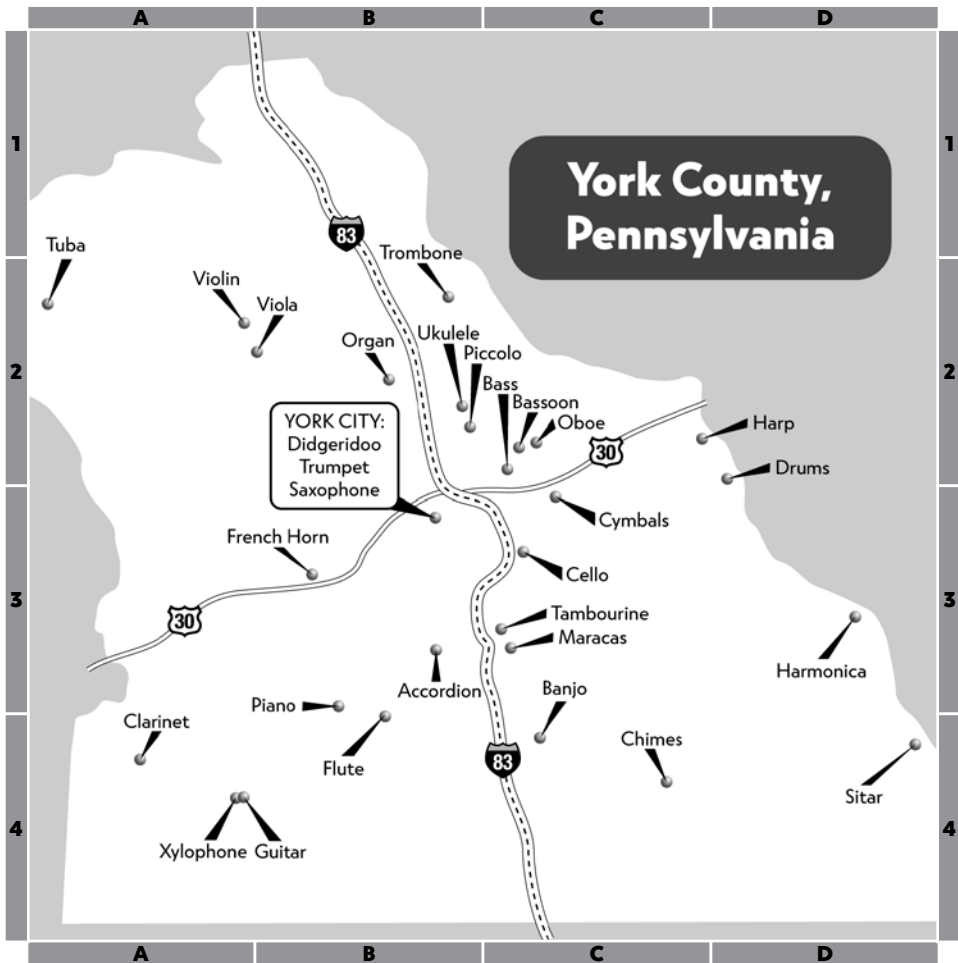

POST LOCATIONS

Accordion	B3	Flute	B4	Saxophone	B3
Banjo	C4	French Horn	B3	Sitar	D4
Bass	C2	Guitar	A4	Tambourine	C3
Bassoon	C2	Harmonica	D3	Trombone	B2
Cello	C3	Harp	C2	Trumpet	B3
Chimes	C4	Maracas	C3	Tuba	A2
Clarinet	A4	Oboe	C2	Ukulele	B2
Cymbals	C3	Organ	B2	Viola	A2
Didgeridoo	B3	Piano	B3	Violin	A2
Drums	D2	Piccolo	B2	Xylophone	A4

INSTRUMENT	PARK LOCATION	PAGE
Accordion	Richard M. Nixon County Park	4
Banjo	Spring Valley County Park, Cross Roads Parking Lot	5
Bass	Springettsbury Township Park	6
Bassoon	Rocky Ridge County Park, Hidden Laurel Parking Area	7
Cello	Mill Creek Preserve	8
Chimes	Wallace-Cross Mill Historic Site	9
Clarinet	Hanover Trolley Line - Moul Field	10
Cymbals	Stonewood Park	11
Didgeridoo	James E. Gross Park (Lincoln Park)	12
Drums	Native Lands County Park	13
Flute	Heritage Rail Trail, Hanover Junction	14
French Horn	Dunedin Park	15
Guitar	Codorus State Park, Sinsheim Road Parking Area	16
Harmonica	Apollo County Park, Shenks Ferry Road Parking Lot	17
Harp	High Point Scenic Vista County Park	18
Maracas	William H. Kain County Park, Iron Stone Hill Road Parking Area	19
Oboe	Rocky Ridge County Park, Rear Parking Area	20
Organ	Zion's View Park	21
Piano	P. Joseph Raab County Park	22
Piccolo	Heritage Rail Trail, Pines Picnic Area at John C. Rudy County Park	23
Saxophone	York City Trails - Martin Library	24
Sitar	Mason-Dixon Trail/Lock 12 Area	25
Tambourine	William H. Kain County Park, Sparton Road Parking Area	26
Trombone	Shelley Park	27
Trumpet	Farquhar Park	28
Tuba	Ponderosa Park	29
Ukulele	John C. Rudy County Park, Song Bird Picnic Parking Area	30
Viola	Gifford Pinchot State Park, Conewago Day Use Area	31
Violin	Gifford Pinchot State Park, Boat Mooring Area #2	32
Xylophone	Codorus State Park, Main Launch Area	33

Driving directions to parks can be found beginning on page 34.