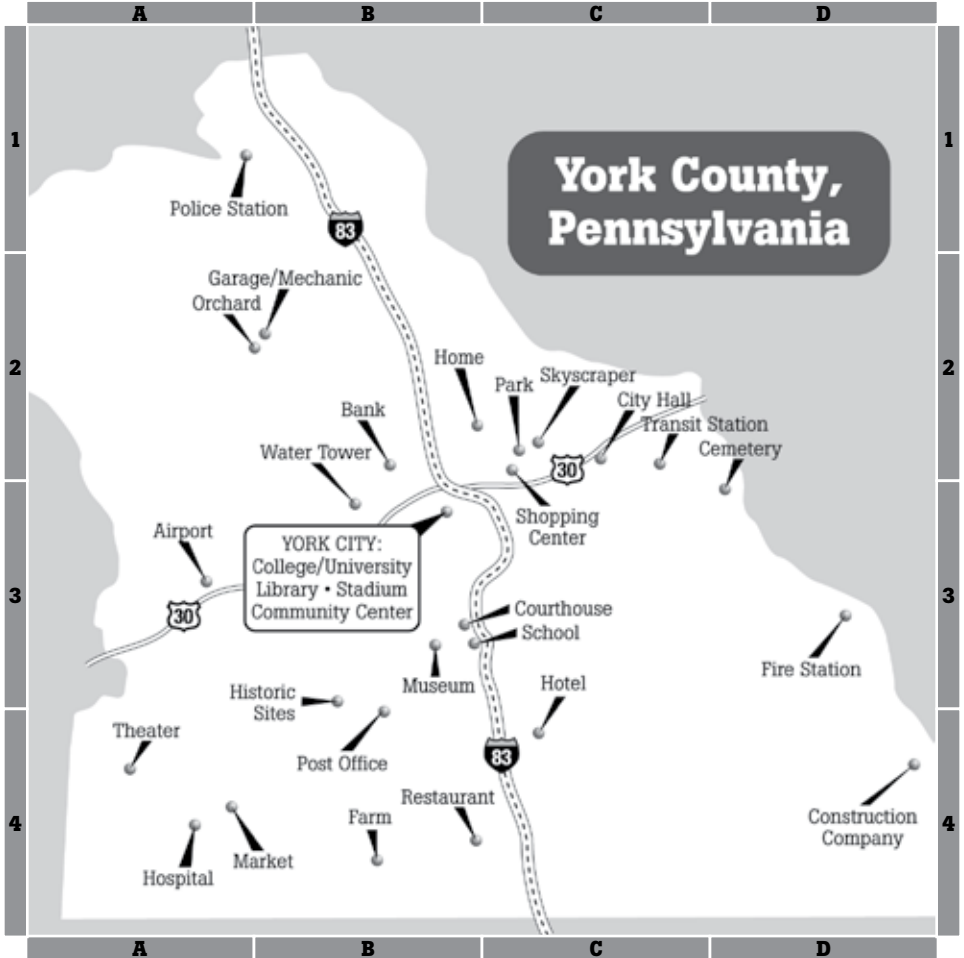

Post Locations

Airport	A3	Farm	B4	Park	C2
Bank	B2	Fire Station	D3	Police Station	A1
Cemetery	D3	Garage/Mechanic	B2	Post Office	B4
City Hall	C2	Historic Sites	B3	Restaurant	B4
College/ University	B3	Home	B2	School	B3
Community Center	B3	Hospital	A4	Shopping Center	C2
Construction Company	D4	Hotel	C4	Skyscraper	C2
Courthouse	B3	Library	B3	Stadium	B3
		Market	A4	Theater	A4
		Museum	B3	Transit Station	C2
		Orchard	A2	Water Tower	B3

LANDMARK	PARK LOCATION	PAGE
Airport	Farmer's Field (Paradise Township)	4
Bank	Cousler Park (Manchester Township)	5
Cemetery	Native Lands County Park	6
City Hall	Clayton Ely Emig Park (Hallam Township)	7
College/University	Reservoir Park (York Water Company)	8
Community Center	Albemarle Park (York City)	9
Construction Co.	Mason-Dixon Trail (Lock 12 Area)	10
Courthouse	William H. Kain County Park-Lake Redman, Old York Road Parking Area	11
Farm	Spoutwood Farm Center (Codorus Township)	12
Fire Station	Apollo County Park, Shenks Ferry Road	13
Garage/Mechanic	Gifford Pinchot State Park, Boat Mooring Area #3	14
Historic Sites	P. Joseph Raab County Park	15
Home	John C. Rudy County Park	16
Hospital	Codorus State Park – Mary Ann Furnace Trail	17
Hotel	Spring Valley County Park	18
Library	York City Trails – Library	19
Market	Codorus State Park – Marina Access	20
Museum	Richard M. Nixon County Park	21
Orchard	Gifford Pinchot State Park, Conewago Day Use Area	22
Park	Rocky Ridge County Park, Hidden Laurel Parking Area	23
Police Station	Roof Park (Fairview Township)	24
Post Office	Heritage Rail Trail, Hanover Junction	25
Restaurant	Heritage Rail Trail, Railroad Borough	26
School	William H. Kain County Park- Lake Williams S. George St. Parking Lot	
Shopping Center	Springettsbury Township Park	28
Skyscraper	Rocky Ridge County Park, Back Parking Area	29
Stadium	York City Trails - Stadium	30
Theater	Hanover Borough Trails	31
Transit Station	Samuel S. Lewis State Park	32
Water Tower	Sunset Lane Park (West Manchester Township)	33